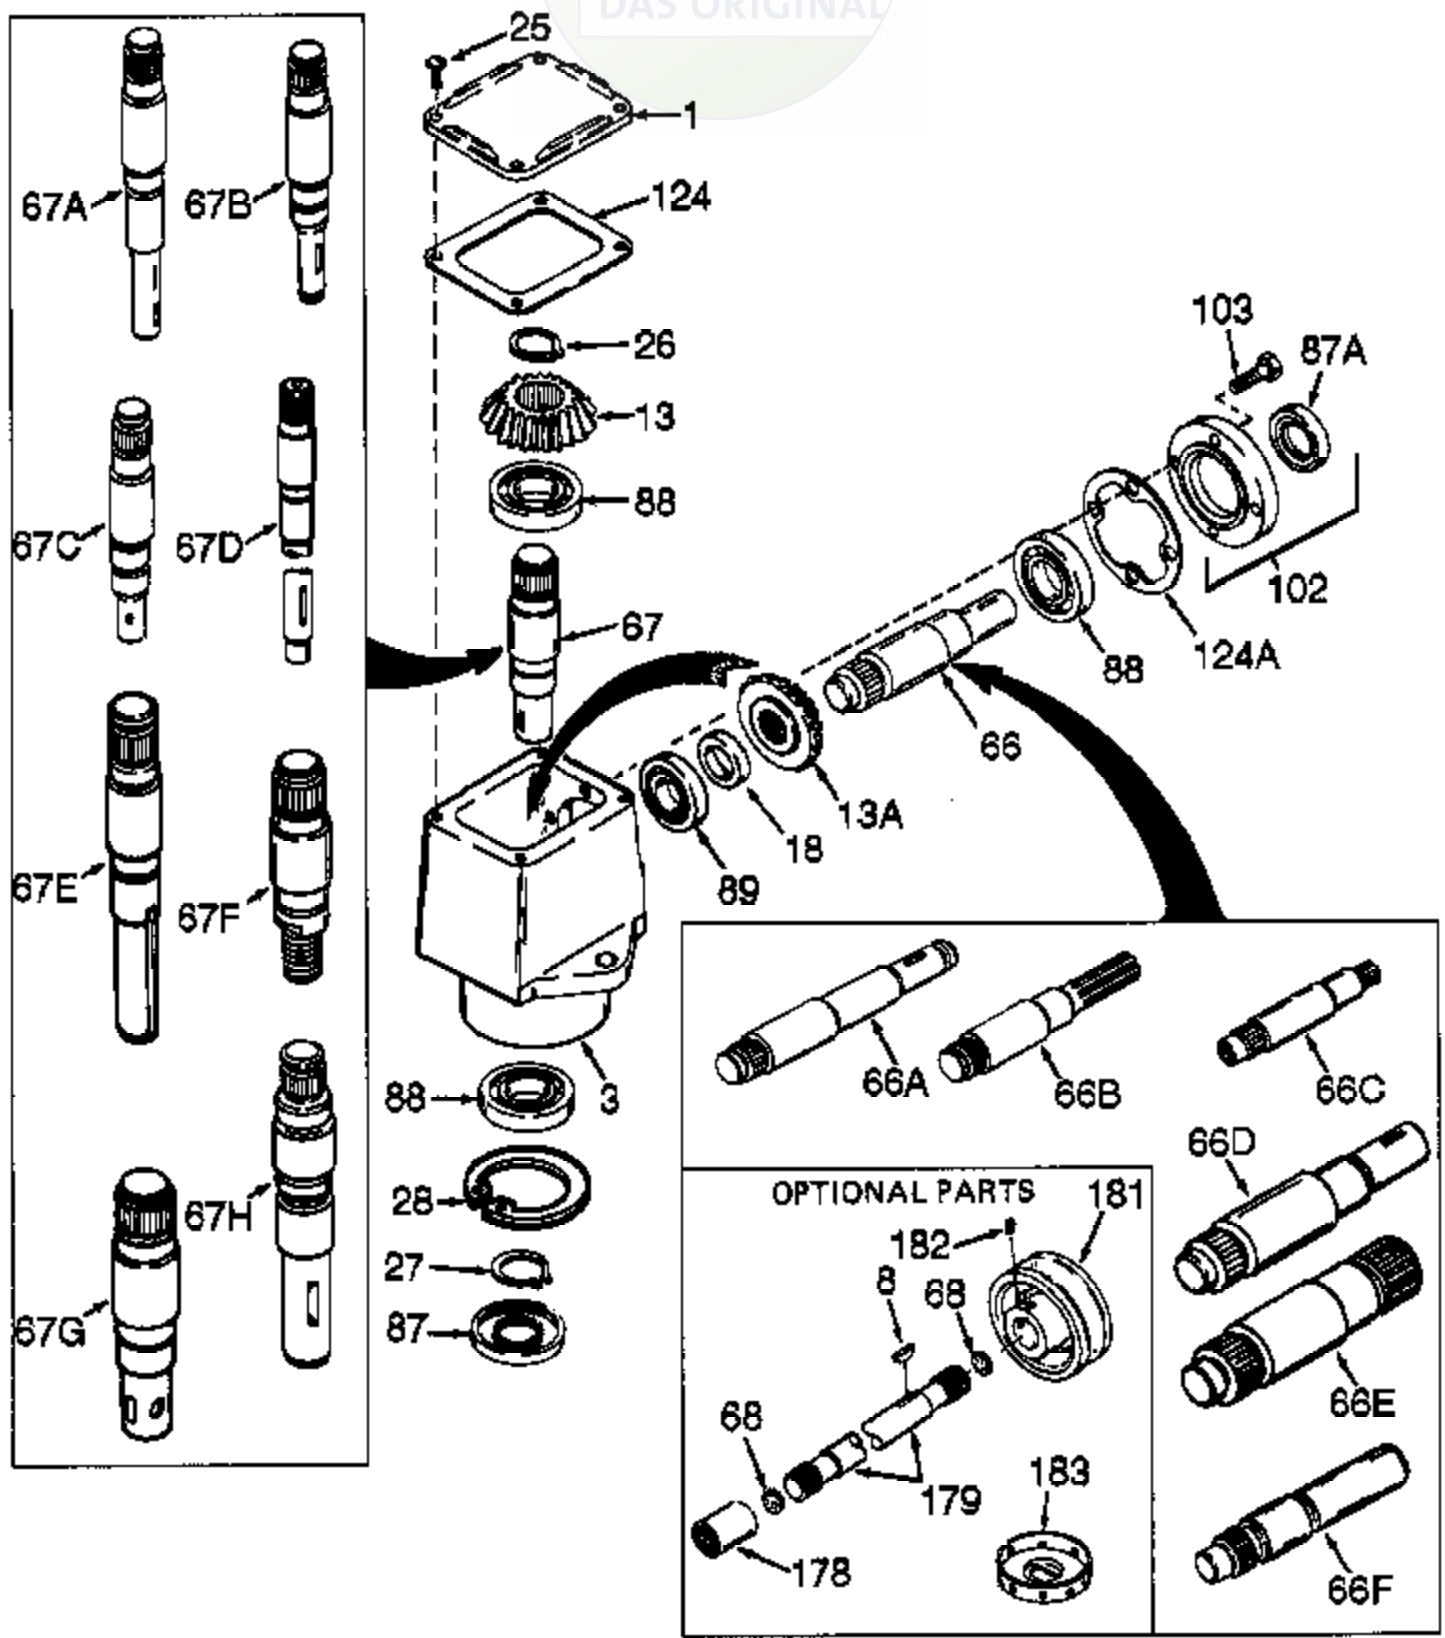

ILLUSTRATION SHOWS TYPICAL PARTS ONLY. ORDER BY PART NUMBER. PARTS NOT LISTED ARE SUPPLIED BY OEM.

Ref #	Part Number	Qty	Description
1	772035		Left Hand Cover
3	770026A		Right Angle Drive Housing
8	792057		Key (With lug extensions)
8	792047		Woodruff Key #9
13	778046		Miter Gear (22 teeth)(7/8" ID)
13A	778046		Miter Gear (22 teeth)(7/8" ID)
25	792025		Screw, 10-24 x 1/2"
26	788018		Snap Ring
27	788019		Snap Ring
66A	776172		Input Shaft (5-15/32" long)
67	776153		Output Shaft (4-3/16" long)
68	788039		Felt Disc
87	788029		Oil Seal
87A	788031	Peerless	Oil Seal
88	780034		Ball Bearing
89	780024		Ball Bearing
102	786029		Retainer Cap & Seal (Incl. 87A & 103)
103	792043		Screw, 1/4-20 x 1"
124A	788030B		Cap Gasket
124	788028		Cover Gasket
177A	XXXXX		(Not included with head assembly.)
177	XXXXX		THE FOLLOWING ARE OPTIONAL PARTS:
178	786028		Coupling (1-1/2" long)
178	786031		Coupling (1-5/16" long)
179	XXXXX		Input Connector Shaft
181	786030		Sheave (3-1/4" Dia.)
181	786059		Sheave (4" Dia.)
182	792027		Set Screw, 5/16-24 x 1/4
183	786044		Shield

RAD-3187-PEERLESS Page 2 of 2